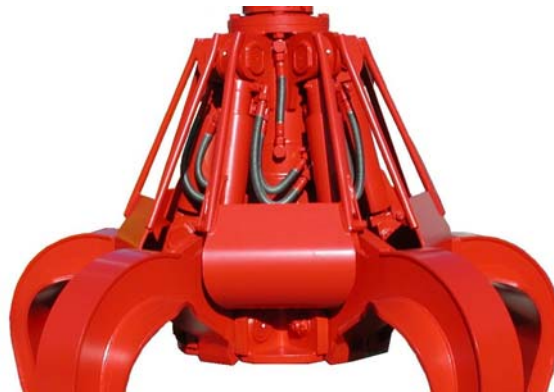

Protection for PEINER Orange-Peel Grabs

Design A : Welded collision protection basket

Design B : Screwed collision protection hoods

Design C : Screwed protection plates

Subject to change without notice!